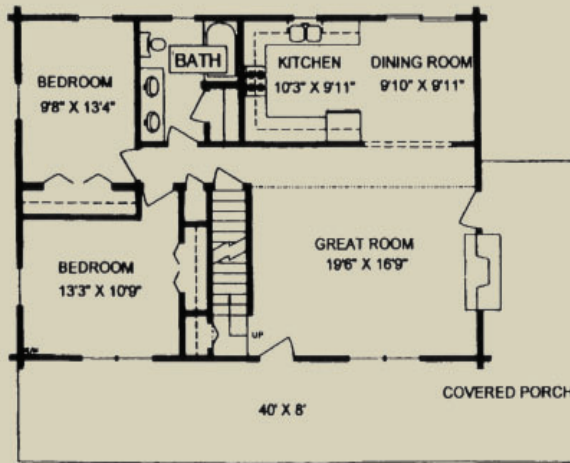

THE CEDAR CAPE

Floor Plan 1,927 sq. ft.

**NORTH AMERICAN
WHOLESALE
CEDAR LOG HOMES**

5047 SHERWOOD RD. BETHEL PARK, PA 15102 • PHONE: 412-629-0069