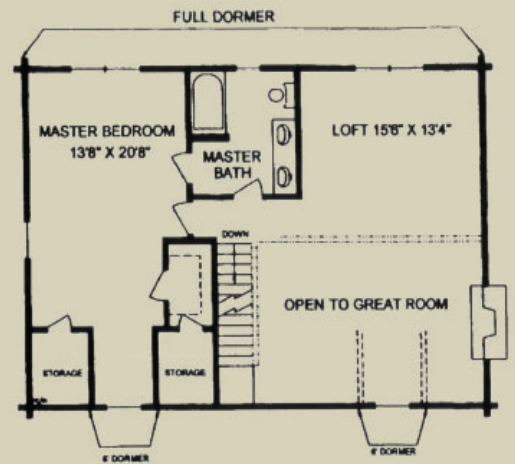

THE CEDAR CAPE

Floor Plan 1,927 sq. ft.

**NORTH AMERICAN
WHOLESALE
CEDAR LOG HOMES**

5047 SHERWOOD RD. BETHEL PARK, PA 15102 • PHONE: 412-629-0069