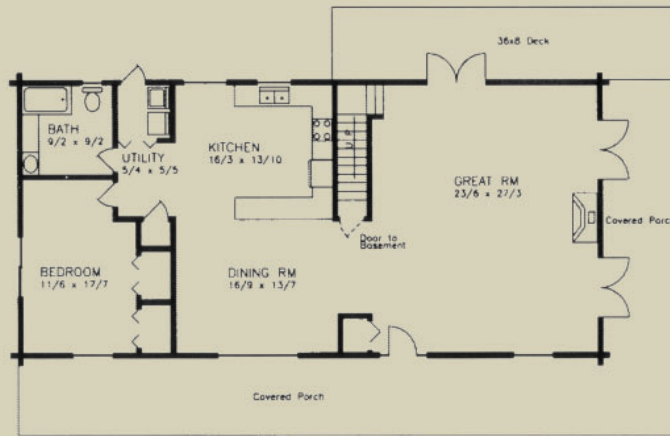

THE CEDAR RIDGE ESTATE

Floor Plan 2,688 sq. ft.

**NORTH AMERICAN
WHOLESALE
CEDAR LOG HOMES**

5047 SHERWOOD RD. BETHEL PARK, PA 15102 • PHONE: 412-629-0069