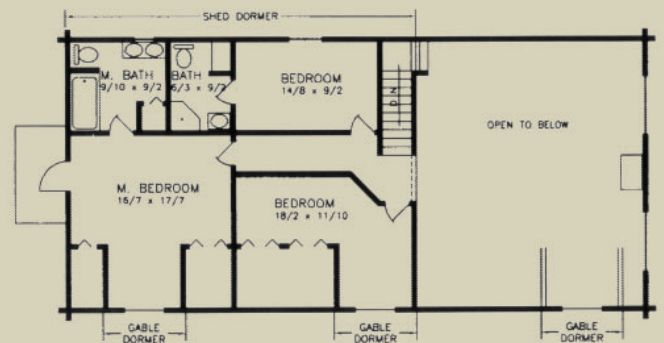

THE CEDAR RIDGE ESTATE

Floor Plan 2,688 sq. ft.

**NORTH AMERICAN
WHOLESALE
CEDAR LOG HOMES**

5047 SHERWOOD RD. BETHEL PARK, PA 15102 • PHONE: 412-629-0069