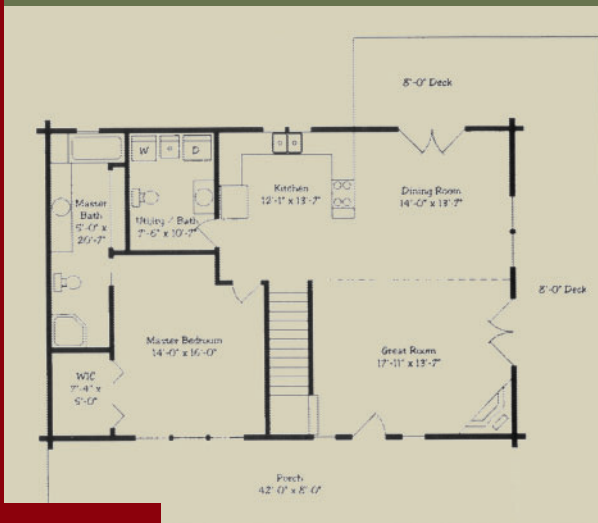

# THE CHESTNUT HILL

Floor Plan 2,109 sq. ft.

**NAWCLH**  
**NORTH AMERICAN**  
**WHOLESALE**  
**CEDAR LOG HOMES**

5047 SHERWOOD RD. BETHEL PARK, PA 15102 • PHONE: 412-629-0069