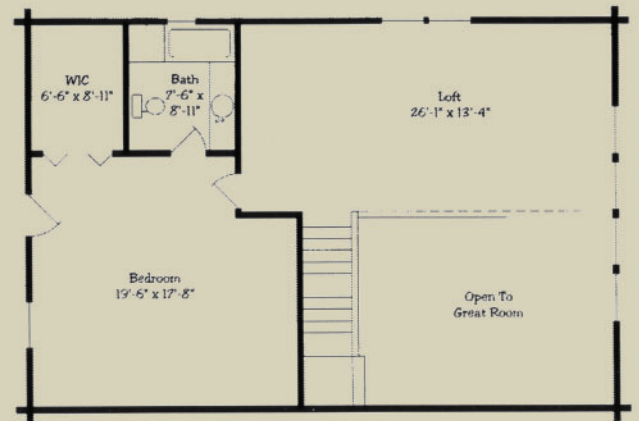

# THE CHESTNUT HILL

Floor Plan 2,109 sq. ft.

**NAWCLH**  
**NORTH AMERICAN**  
**WHOLESALE**  
**CEDAR LOG HOMES**

5047 SHERWOOD RD. BETHEL PARK, PA 15102 • PHONE: 412-629-0069