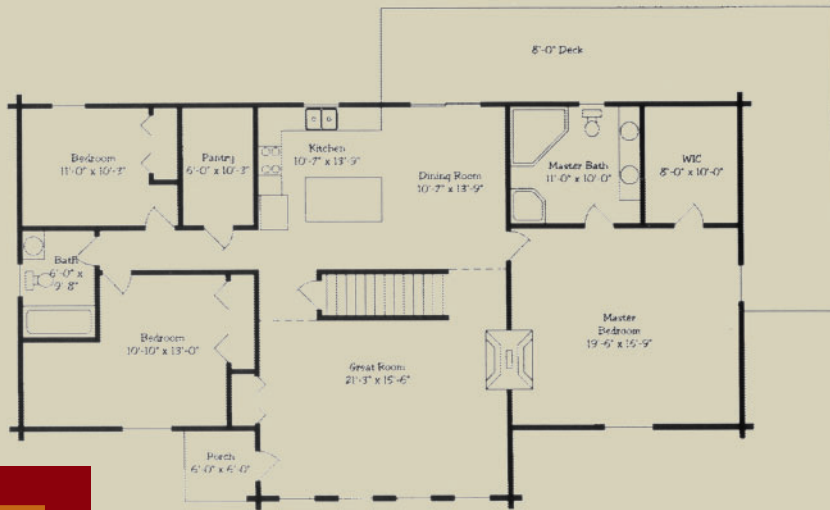

THE HIDDEN VALLEY

Floor Plan 2,191 sq. ft.

**NORTH AMERICAN
WHOLESALE
CEDAR LOG HOMES**

5047 SHERWOOD RD. BETHEL PARK, PA 15102 • PHONE: 412-629-0069