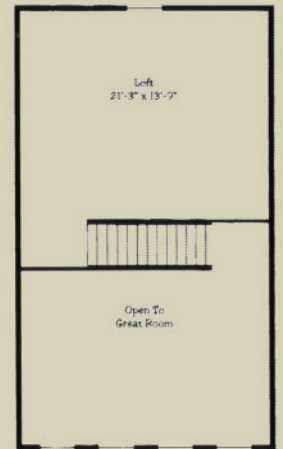

THE HIDDEN VALLEY

Floor Plan 2,191 sq. ft.

**NORTH AMERICAN
WHOLESALE
CEDAR LOG HOMES**

5047 SHERWOOD RD. BETHEL PARK, PA 15102 • PHONE: 412-629-0069