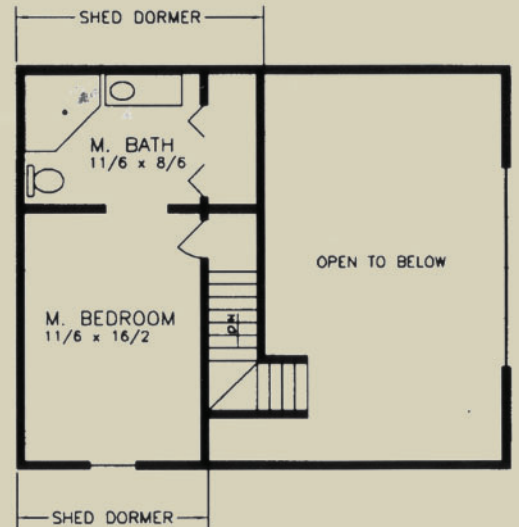

THE LAKEVIEW

Floor Plan 1,308 sq. ft.

NAWCLH
NORTH AMERICAN
WHOLESALE
CEDAR LOG HOMES

5047 SHERWOOD RD. BETHEL PARK, PA 15102 • PHONE: 412-629-0069