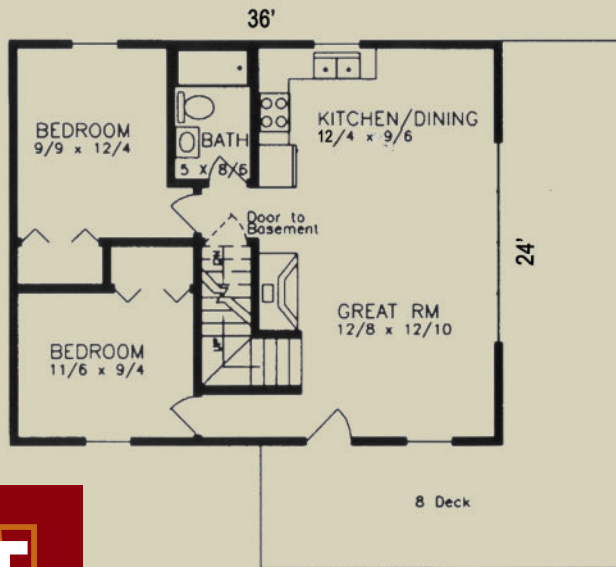

THE LAKEVIEW

Floor Plan 1,308 sq. ft.

NAWCLH
NORTH AMERICAN
WHOLESALE
CEDAR LOG HOMES

5047 SHERWOOD RD. BETHEL PARK, PA 15102 • PHONE: 412-629-0069