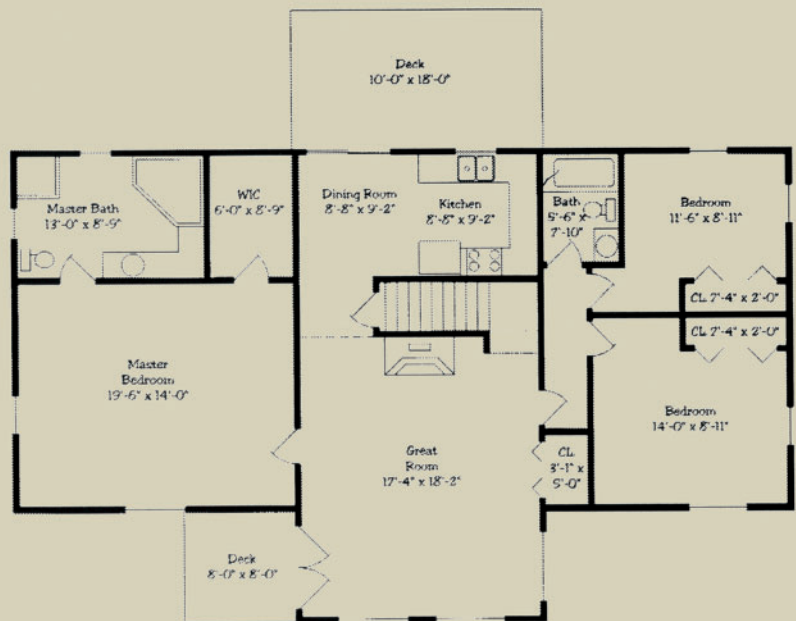

THE SHERWOOD

Floor Plan 1,674 sq. ft.

NORTH AMERICAN
WHOLESALE
CEDAR LOG HOMES

5047 SHERWOOD RD. BETHEL PARK, PA 15102 • PHONE: 412-629-0069