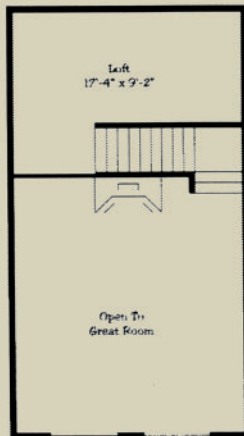

THE SHERWOOD

Floor Plan 1,674 sq. ft.

NORTH AMERICAN
WHOLESALE
CEDAR LOG HOMES

5047 SHERWOOD RD. BETHEL PARK, PA 15102 • PHONE: 412-629-0069